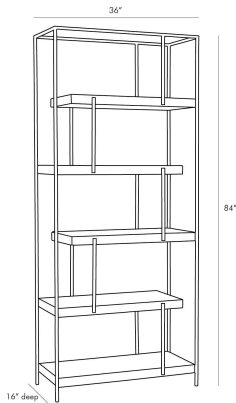

ARTERIOS

DANIEL ETAGERE

4835

Bronze, Iron

Inspired by the black lines that denote paintings created by Piet Mondrian—a pioneer of abstract art—this étagère plays with space and scale. Framed in iron with a bronze finish this multi-tiered unit features four glass shelves that appear to float within the open construction—delivering an airiness to its classic grandeur. A single mirrored shelf resides at the bottom reflecting and refracting light. A great piece to showcase your prized possessions in full form. Finish may vary.

APPEARANCE

Materials	Iron, Iron, Mirror, Glass
Finishes	Bronze, Bronze, Plain, Clear
Finish Will Vary	No
Top Coat/Sealant	No

DIMENSIONS

Overall	W: 36 in x D: 16 in x H: 84 in
Foot Print	W: 36 in x D: 16 in
Bottom Shelf Clearance	H: 14 in
Top Shelf Clearance	H: 15 in

SHIPPING

Shipping Requirements	Special Handling Required
Product Weight	98.0 lbs
Gross Weight 1	204.0 lbs
Shipping Box 1	W: 22.1 in x D: 90.2 in x H: 42.2 in

ADDITIONAL INFO

Shelf Count	5
-------------	---