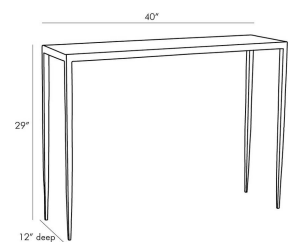

HOGAN LARGE CONSOLE

4816
Burnt Iron
H: 29 IN
W: 40 IN
D: 12 IN

Simple and stylish—basic but never boring. This large console is crafted from solid iron that has been hammered by hand lending a textured touch to its industrial frame. An ultra-thin top blends into slightly tapered legs that appear delicate but asire extremely steady. Visually lightweight it offers an airy aesthetic.