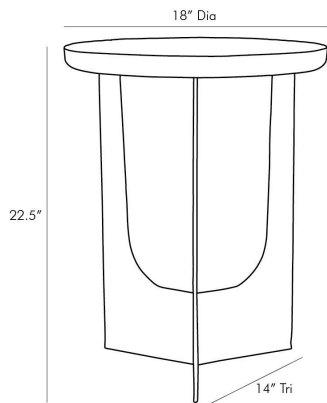

ARTERIOS

DUSTIN ACCENT TABLE

4807

Soft Black Waxed, Mango Wood

Inspired by the rigid geometric style that is a prominent element in Brutalist architecture this seemingly simple end table possesses details that make it complex. A mango wood top has been chiseled by hand showcasing carved details that have been softened by a black wax finish. It is perfectly poised on a hammered natural iron base which lends a textural element to the intense angles that define its form. It's scaled to fit in a variety of spaces. Finish will vary.

APPEARANCE

Materials	Mango Wood, Mango Wood, Iron
Finishes	Soft Black Waxed, Soft Black Waxed, Natural Iron
Finish Will Vary	Yes
Top Coat/Sealant	No

DIMENSIONS

Overall	Dia: 18.0 in x H: 22.5 in
Foot Print	W: 14 in x D: 14 in
Table Top	Dia: 18.0 in x H: 2 in

SHIPPING

Product Weight	24.0 lbs
Gross Weight 1	33.0 lbs
Shipping Box 1	W: 21.0 in x D: 21.0 in x H: 26.0 in

CONTRACT

Contract Suitability	Contract Suitable With Conditions
Contract Conditions	For an additional fee, a clear, protective coating can be added