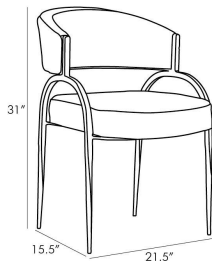

## BAHATI CHAIR

4781

Natural, Linen

A curved back and large seat rest on a perfectly poised iron frame to compose the foundation of the Bahati. Natural iron has been hand-forged yielding delicate details along its thin frame. The seat and back cushion are upholstered in a natural linen allowing this piece to easily perform alongside existing decor. For a matte finish on the legs, lightly brush the iron with a scotchbrite pad to take down the sheen. Due to the natural characteristics of the fabric, the variation in hand stitching is more pronounced in the linen version of this chair.

### DIMENSIONS

Overall	W: 21.5 in x D: 19 in x H: 31 in
Foot Print	W: 21 in x D: 15.5 in
Arm	H: 22.5 in
Seat	W: 19.5 in x D: 19 in x H: 18.5 in