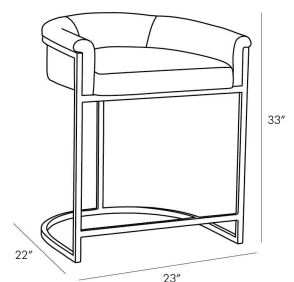

CALVIN COUNTER STOOL

4779

Muslin, Antique Brass

H: 29 IN

W: 23 IN

D: 22 IN

A new version of our ever-popular Calvin barstools. We shortened the back and arm height so it could easily slide under counters when not in use. The seat is covered in muslin allowing you to reupholster in the fabric of your choice. Framed in brass with an antique finish.