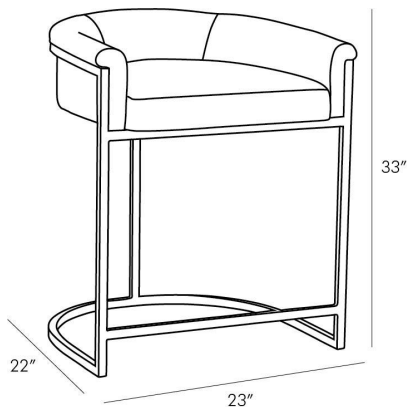

## CALVIN COUNTER STOOL

4779

White, Muslin

A new version of our ever-popular Calvin barstools. We shortened the back and arm height so it could easily slide under counters when not in use. The seat is covered in muslin allowing you to reupholster in the fabric of your choice. Framed in brass with an antique finish.

### DIMENSIONS

Overall	W: 23 in x D: 22 in x H: 29 in
Foot Print	W: 23 in x D: 22 in
Arm	H: 29 in
Seat Cushion Thickness	H: 3.5 in
Seat	W: 17 in x D: 18 in x H: 25 in