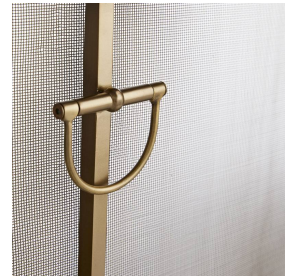

BROOKLYN SCREEN

4755

Antique Brass

H: 30.5 IN

W: 48 IN

D: 7.5 IN

Warm up next to a freshly lit fire while stylishly keeping your space safe. Clean lines frame this antique brass iron screen and exposed decorative rivets recall a horse bridle—delivering a slight equestrian feel to the room it occupies. Its simple yet sophisticated design effortlessly functions in both traditional and modern settings. Also available in Bronze (4756). Screens may tarnish when exposed to high heat.