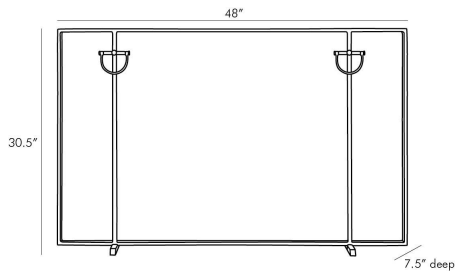

ARTERIOS

BROOKLYN SCREEN

4755
Antique Brass, Iron

Warm up next to a freshly lit fire while stylishly keeping your space safe. Clean lines frame this antique brass iron screen and exposed decorative rivets recall a horse bridle—delivering a slight equestrian feel to the room it occupies. Its simple yet sophisticated design effortlessly functions in both traditional and modern settings. Also available in Bronze (4756). Screens may tarnish when exposed to high heat.

APPEARANCE

Materials	Iron, Iron
Finishes	Antique Brass, Antique Brass
Finish Will Vary	No
Top Coat/Sealant	No

DIMENSIONS

Overall	W: 48 in x D: 7.5 in x H: 30.5 in

SHIPPING

Shipping Requirements	Truck Ship
Product Weight	35.5 lbs
Gross Weight 1	48.85 lbs
Shipping Box 1	W: 4.0 in x D: 52.0 in x H: 34.0 in

CONTRACT

Contract Suitability	Contract Suitable As Is