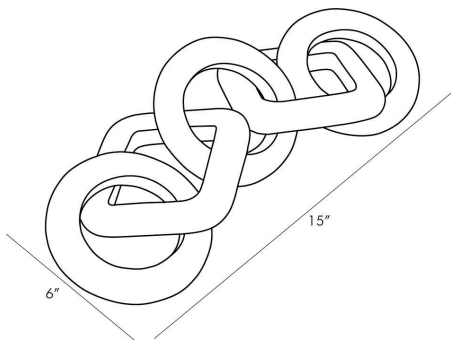

# ARTERIO RS

## BRINLEY ACCESSORY

4739  
Smoke, Wood

Crafted by hand simple geometrics intermingle with fashion to form this unique interlocking wood sculpture. A smoke finish accentuates the natural wood grain establishing a rustic quality that parallels with its modern form. A visual work of art for an entryway console or an étagère in traditional and modern settings. finish will vary.

### DIMENSIONS

Overall W: 15 in x D: 6 in x H: 4 in

### SHIPPING

Product Weight	1.0 lbs
Gross Weight 1	2.0 lbs
Shipping Box 1	W: 9.0 in x D: 21.0 in x H: 3.0 in