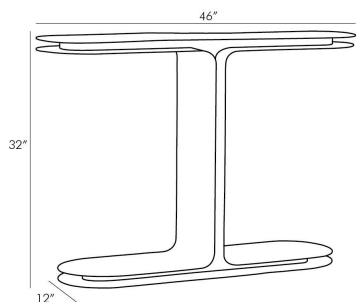

## ALBERTO CONSOLE

4726

Bronze, Iron

A slender silhouette and handcrafted details define this modern console table. Iron is forged and bent by hand to create the unique double-layer structure that delivers an element of depth and dimension. A bronze finish accents its industrial appeal and accentuates the contemporary edge of this simple statement piece.

### DIMENSIONS

Overall	W: 46 in x D: 12 in x H: 32 in
Foot Print	W: 41 in x D: 12 in
Table Top Thickness	H: 1.5 in