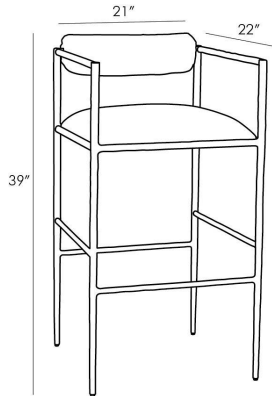

## BARBANA BAR STOOL OCELOT

4707  
Natural, Iron

This exquisite stool is perfectly poised, perched on delicate legs that are as faint as insects'. The natural iron body has been hand-forged, yielding soft impressions along the sharp-angled frame. The tight seat and bolster back cushion are covered in a luxuriously embroidered upholstery, featuring modern, organic patches of neutral threading on a black base. The overall look is exotic with an updated edge. Finish may vary. Also available in counter height (4706) and as a chair (4506)

### DIMENSIONS

Overall	W: 21 in x D: 22 in x H: 39 in
Arm	H: 37 in
Seat	H: 30 in