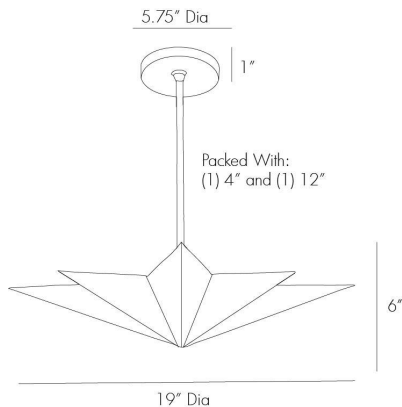

ARTERIO RS

REX PENDANT

46821
Antique Brass, Brass

This eight-point star pendant provides sculptural interest, as well as a unique option for those rooms with low ceilings. Formed of solid brass with a warm antique finish, its four lights reflect off the round canopy for a luminous glow. Additional pipe available PIPE-167.

APPEARANCE

Materials	Brass, Brass
Finishes	Antique Brass, Antique Brass
Finish Will Vary	No
Top Coat/Sealant	No

DIMENSIONS

Overall	Dia: 19.0 in x H: 7 in
Canopy	Dia: 5.75 in x H: 1 in
Pendant	Dia: 19.0 in x H: 4 in
Overall Hanging Height as Sold (in)	23 in - 7 in

WIRING

Wire Rating	Indoor Only
Cord	10 FT, Clear/Silver, SPT-2
Socket	4, Type B--E12 Other
Suggested Bulb Type	T6
Maximum Wattage	25.0
Voltage	110-120 V

CERTIFICATIONS & COMPLIANCY

Certifications	Middle East, European Union, United Kingdom, Mexico, United States, Canada
Compliance	RoHS, UL/ETL, CB

SHIPPING

Product Weight	7.5 lbs
Gross Weight 1	24.95 lbs
Shipping Box 1	W: 21.0 in x D: 19.0 in x H: 26.0 in

CONTRACT

Contract Suitability	Contract Suitable As Is
----------------------	-------------------------