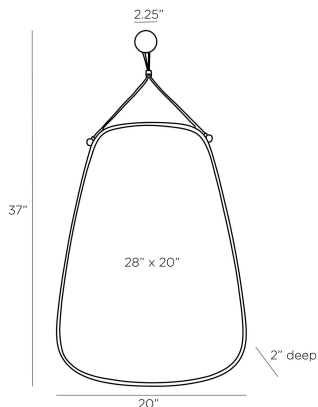

ARTERIOS

NORISSA MIRROR

4678
Antique Brass, Iron

Gaze upon the sophistication of this unique wall mirror. The mirror itself is framed in warm, antique brass-finished iron, with a black leather loop that appears to be suspending the mirror — mounted with a security cleat. While the strap is a decorative element, it can be adjusted by a sliding cuff, so you can choose the length. Security cleat hanging hardware allows this mirror to hang vertically. Leather and finish will vary.

APPEARANCE

Materials	Iron, Iron, Mirror, Leather
Finishes	Antique Brass, Antique Brass, Plain, Black
Finish Will Vary	Yes
Top Coat/Sealant	Yes

DIMENSIONS

Overall	W: 20 in x D: 2 in x H: 37 in
Actual Mirror	W: 20 in x H: 28 in

SHIPPING

Shipping Requirements	Truck Ship
Product Weight	22.75 lbs
Gross Weight 1	27.56 lbs
Shipping Box 1	W: 5.91 in x D: 23.62 in x H: 31.5 in

ADDITIONAL INFO

Features	T-Screw Hardware Included
Hanger Position	Vertical Only