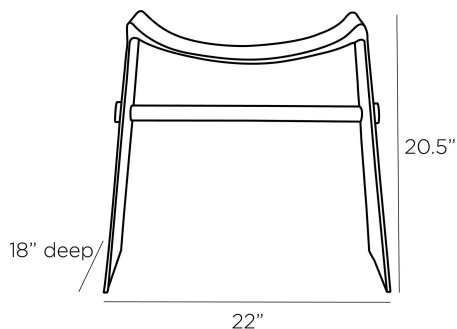

ARTERIO RS

MONTEZ STOOL

4670
Blackened, Iron

Founded on the hallmarks of industrial design, the Montez possesses a style that is both unique and utilitarian. The blackened iron sling-like seat seamlessly blends into two sled-style legs as one continuous piece. The curvature of the seat is perfectly contoured for comfort. Finish will vary.

APPEARANCE

Materials	Iron, Iron, Aluminum
Finishes	Blackened, Blackened, Antique Brass
Finish Will Vary	Yes
Top Coat/Sealant	Yes

DIMENSIONS

Overall	W: 22 in x D: 18 in x H: 20.5 in
Foot Print	W: 22 in x D: 18 in
Seat	W: 17 in x D: 14 in x H: 18 in
Diagonal Dimensions	W: 25.5 in

SHIPPING

Product Weight	25.8 lbs
Gross Weight 1	33.06 lbs
Shipping Box 1	W: 26.0 in x D: 24.0 in x H: 24.0 in

CONTRACT

Contract Suitability	Contract Suitable With Conditions
Contract Conditions	For an additional fee, a clear, protective coating can be added