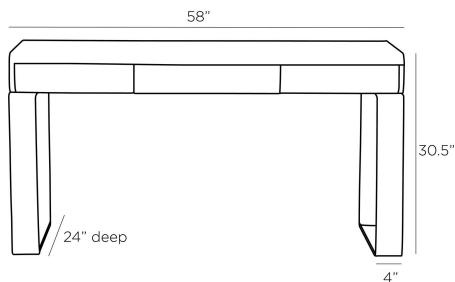

ARTERIOS

MEYER DESK

4666
Russet, Leather

With a fresh take on modern form, the Meyer brings a softer approach to geometry with soft curves wrapped in leather. The soft and lush russet leather construction features a finish that is rich with light brown and burnt gold hues. The cohesive composition of the desk's top inconspicuously hides two drawers, which are both lined in suede in a matching russet finish. Leather and suede will vary.

APPEARANCE

Materials	Leather, Leather, Suede
Finishes	Russet, Russet, Russet
Finish Will Vary	Yes
Top Coat/Sealant	No

DIMENSIONS

Overall	W: 58 in x D: 24 in x H: 30.5 in
Foot Print	W: 58 in x D: 24 in
Leg	W: 4 in x H: 24 in
Drawer Interior	W: 13 in x D: 15.5 in x H: 2 in
Diagonal Dimensions	W: 39 in

SHIPPING

Shipping Requirements	Truck Ship
Product Weight	156.1 lbs
Gross Weight 1	166.23 lbs
Shipping Box 1	W: 14.0 in x D: 62.0 in x H: 27.0 in

CONTRACT

Contract Suitability	Contract Suitable With Conditions
Contract Conditions	Not for use in high traffic/public spaces

SWATCHES

T36SW