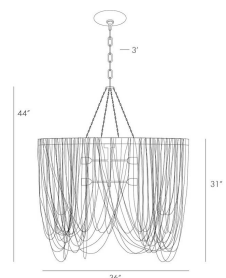

LAYLA LINEAR CHANDELIER

46643
 Antique Brass
 H: 44 IN
 W: 36 IN
 D: 16 IN

Cascading swags of fine brass chain in antique brass and nickel finishes make this chandelier a dramatic addition to any space. The uneven ends of the delicate chains add to the decadent elegance. Each piece is handmade and will feature slightly different chain placement as well as varying finishes. Shown with Nostalgic spiral radio bulbs. Additional chain available (CHN-942). Certified for damp locations and intended for interior use.