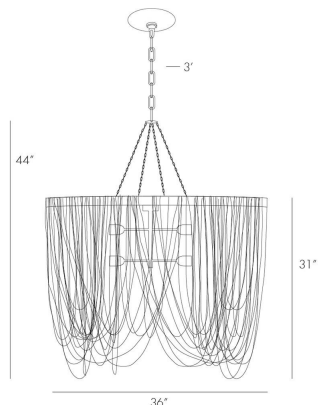

ARTERIOS

LAYLA LINEAR CHANDELIER

46643
Antique Brass, Brass

Cascading swags of fine brass chain in antique brass and nickel finishes make this chandelier a dramatic addition to any space. The uneven ends of the delicate chains add to the decadent elegance. Each piece is handmade and will feature slightly different chain placement as well as varying finishes. Shown with Nostalgic spiral radio bulbs. Additional chain available (CHN-942). Certified for damp locations and intended for interior use.

APPEARANCE

Materials	Brass, Iron, Iron, Brass
Finishes	Antique Brass, Nickel, Gold, Antique Brass
Finish Will Vary	Yes
Top Coat/Sealant	No

DIMENSIONS

Overall	W: 36 in x D: 16 in x H: 44 in
Canopy	Dia: 5.75 in x H: 1.5 in
Pendant	W: 36 in x D: 16 in x H: 31 in
Overall Hanging Height as Sold (in)	80 in - 44 in

SHIPPING

Product Weight	25.0 lbs
Gross Weight 1	38.0 lbs
Shipping Box 1	W: 20.0 in x D: 40.0 in x H: 20.0 in

CONTRACT

Contract Suitability	Contract Suitable As Is
----------------------	-------------------------