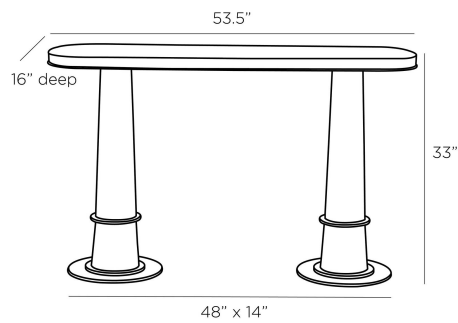

ARTERIOS

KAMILE CONSOLE

4662
Smoke, Oak Wood

Industrial elements such as a smoke stain and natural cast iron accents add a distressed feel to this solid oak console table. A ring under the tabletop matches the iron base, creating cohesiveness throughout. Finish will vary.

APPEARANCE

Materials	Oak Wood, Oak Wood, Iron
Finishes	Smoke, Smoke, Natural
Finish Will Vary	Yes
Top Coat/Sealant	Yes

DIMENSIONS

Overall	W: 53.5 in x D: 16 in x H: 33 in
Foot Print	W: 48 in x D: 14 in
Diagonal Dimensions	W: 37 in