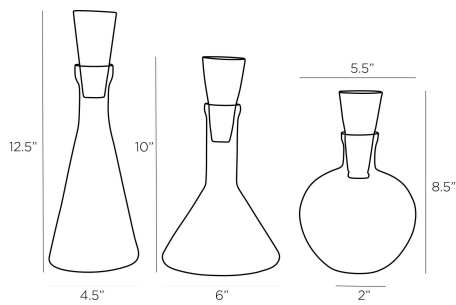

ARTERIOS

OAKLEE DECANTERS SET OF 3

4633
Clear, Glass

Memphis-inspired shapes and beautiful stone create a sophisticated pairing in this set of three clear glass decanters. Each has a tapered stopper in either jungle, white or sienna marble, featuring rich natural textures. The silhouettes are reminiscent of laboratory glassware, the varying heights adding a bit of drama to a bar or tabletop. Marble will vary.

APPEARANCE

Materials	Glass, Marble, Marble, Marble
Finishes	Clear, Natural Jungle, White, Sienna
Finish Will Vary	Yes
Top Coat/Sealant	Yes

DIMENSIONS

Overall Large	Dia: 4.5 in x H: 12.5 in
Overall Medium	Dia: 6.0 in x H: 10 in
Overall Small	Dia: 5.5 in x H: 8.5 in
Foot Print Large	Dia: 4.5 in
Foot Print Medium	Dia: 6.0 in
Foot Print Small	Dia: 2.0 in

SHIPPING

Product Weight	5.5 lbs
Gross Weight 1	8.0 lbs
Shipping Box 1	W: 13.0 in x D: 8.75 in x H: 22.25 in

ADDITIONAL INFO

Features	Water Tight
----------	-------------

CONTRACT

Contract Suitability	Contract Suitable As Is
----------------------	-------------------------