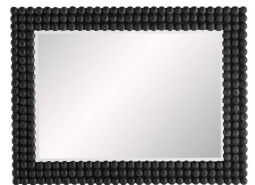

PAXTON MIRROR

4616
Black
H: 41 IN
W: 30.5 IN
D: 2 IN

Filled with visual and tactile textures, the Paxton mirror is a beautiful work of craftsmanship. Every single knob is hand carved from solid wood, then affixed to the frame to be finished in a rich, black stain. The look is African-inspired, but with a modern leaning. Beveled mirror. Also available in a floor length version (4615).