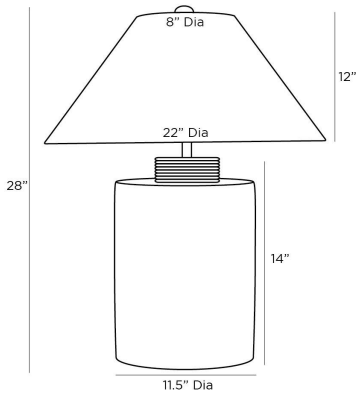

## SAMALA LAMP

45208-671  
Tuscan Wash, Terracotta

With its jar-shaped silhouette, the Samala lamp is an earthy and elegant addition to the home. The large-scale table lamp is created in a distressed, Tuscan-washed terracotta, for a found-object sensibility. The lamp is accented with a matching terracotta finial and a tapered, ivory microfiber shade with off-white cotton lining. Finish will vary.

### DIMENSIONS

Overall	Dia: 22.0 in x H: 28 in
Foot Print	Dia: 11.5 in
Body	Dia: 11.5 in x H: 14 in
Finial	Dia: 2 in x H: 2 in
Shade Top	Dia: 8.0 in
Shade Side	H: 12 in
Shade Bottom	Dia: 22.0 in
Harp Size	H: 8.5 in
Neck	Dia: 0.5 in x H: 2 in

### SHIPPING

Product Weight	25.5 lbs
Gross Weight 1	28.0 lbs
Gross Weight 2	5.0 lbs
Shipping Box 1	W: 10.75 in x D: 16.5 in x H: 16.5 in
Shipping Box 2	W: 23.0 in x D: 23.0 in x H: 13.0 in