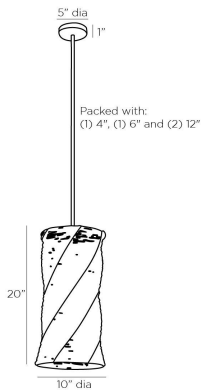

ARTERIO RS

KISH PENDANT

45116
Natural, Raffia

Artisanal craftsmanship is expressed throughout this organic composition. Natural raffia is twisted and then wrapped by hand to form the spiral-shaped shade, giving the earthen material more complex characteristics. The Kish pendant is full of movement, especially when illuminated. An iron antique brass pipe suspends this piece and adds a refined touch to its rustic aesthetic. Finish will vary. Additional pipe available (PIPE-477). Certified for damp locations and intended for interior use.

APPEARANCE

Materials	Raffia, Raffia, Iron, Iron, Iron
Finishes	Natural, Natural, Antique Brass, Antique Brass, Antique Brass
Finish Will Vary	Yes
Top Coat/Sealant	No

DIMENSIONS

Overall	Dia: 10.0 in x H: 24 in
Canopy	Dia: 5.0 in x H: 1 in
Pendant	Dia: 10.0 in x H: 20 in
Overall Hanging Height as Sold (in)	54 in - 24 in

WIRING

Wire Rating	Damp
Cord	10 FT, Black/White, SVT
Socket	1, Type A - E26
Suggested Bulb Type	A19
Maximum Wattage	60.0
Voltage	110-120 V

CERTIFICATIONS & COMPLIANCY

Certifications	Middle East, European Union, United Kingdom, Australia, Mexico, United States, Canada
Compliance	RoHS, UL/ETL, CB

SHIPPING

Product Weight	8.0 lbs
Gross Weight 1	5.5 lbs
Shipping Box 1	W: 10.41 in x D: 10.41 in x H: 22.79 in

CONTRACT

Contract Suitability	Contract Suitable As Is
----------------------	-------------------------