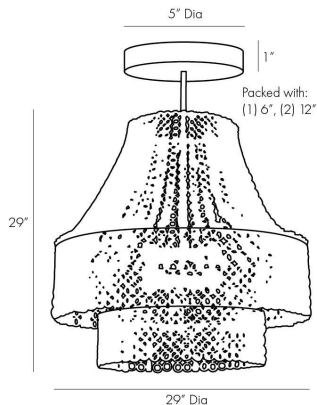

## HANNIE CHANDELIER

45110  
White, Wood

Its oversized scale makes the Hannie chandelier the ultimate statement piece. Suspended by an antique brass pipe, a beaded white wood empire silhouette lays the foundation for creative detailing, including hand-carved circular beads that layer to diffuse light throughout a space. Finish will vary. Additional pipe available (PIPE-464).

### DIMENSIONS

Overall	Dia: 29.0 in x H: 33 in
Canopy	Dia: 5.0 in x H: 1 in
Chandelier	Dia: 29.0 in x H: 29 in
Overall Hanging Height as Sold (in)	63 in - 33 in