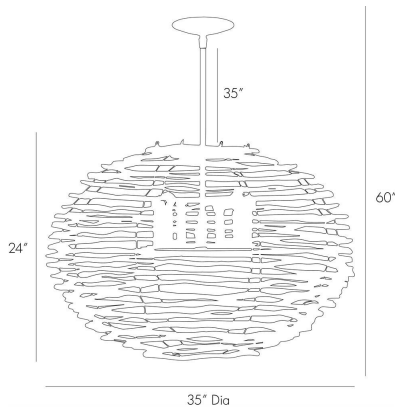

# ARTERIO S

## ROOK LARGE CHANDELIER

45100  
Natural, Wood

A mix of contemporary shape and organic materials. This hanging 6-light pendant is made of grey-washed wood carved in imperfect, undulating circles. Each of the concentric circles appears to float, but they are secured with a filament wire. The design is completed by a pipe that extends from the body of the chandelier, leading to a chain that connects to a matching canopy for a clean and structured look.

### DIMENSIONS

Overall	Dia: 35.0 in x H: 60 in
Canopy	Dia: 5.75 in x H: 1 in
Pendant	Dia: 35.0 in x H: 24 in
Overall Hanging Height as Sold (in)	60 in - 60 in