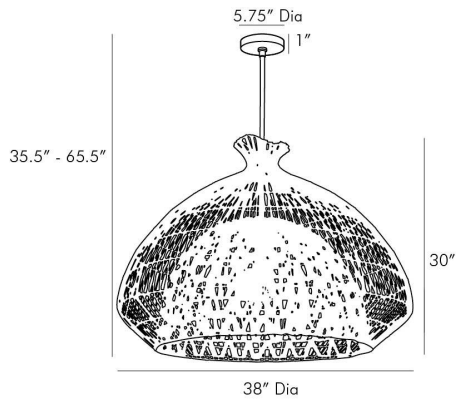

ARTERIOS

RIMINI PENDANT

45065
Black, Rattan

Svelte. Sleek. Sophisticated. This large-scale pendant brings romantic and moody light to a space while showcasing its own curvy and sultry style. It's built with two layers; the interior form is made of naturally finished woven rattan slats on a metal frame and the outer shade is woven with rattan core strips that are finished in black. The top flair has an organic, wavy edge, recalling the look of a pomegranate or vintage dress form. Additional pipe available (PIPE-504). Certified for damp locations and intended for interior use.

APPEARANCE

Materials	Rattan, Rattan, Rattan
Finishes	Black, Natural, Black
Finish Will Vary	Yes
Top Coat/Sealant	Yes

DIMENSIONS

Overall	Dia: 38.0 in x H: 35.5 in
Canopy	Dia: 5.75 in x H: 1 in
Pendant	Dia: 38.0 in x H: 30 in
Overall Hanging Height as Sold (in)	65.5 in - 35.5 in

WIRING

Wire Rating	Damp
Cord	10 FT, Black, SVT
Socket	1, Type A- E26 Other
Suggested Bulb Type	G40
Maximum Wattage	150.0
Voltage	110-120 V

CERTIFICATIONS & COMPLIANCY

Certifications	Australia, Mexico, United States, Canada
Compliance	RoHS, UL/ETL