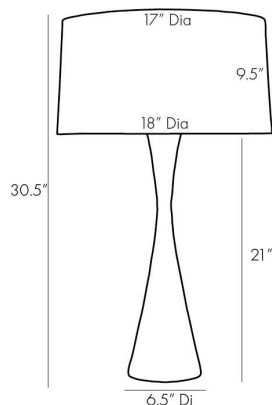

ARTERIOS

NARSI LAMP

44955-243
Antique Brass, Aluminum

With absolute angles, the Narsi is a simple yet sleek approach to tabletop lighting design. The slender, tapered hourglass shape is cast in aluminum and then finished in antique brass. Topped with an off-white cotton drum shade with off-white cotton lining and an antique brass sphere finial. Finish will vary.

APPEARANCE

Materials	Aluminum, Aluminum, Cotton, Cotton
Finishes	Antique Brass, Antique Brass, Off-White, Off-White
Finish Will Vary	Yes
Top Coat/Sealant	Yes

DIMENSIONS

Overall	Dia: 18.0 in x H: 30.5 in
Foot Print	Dia: 6.5 in
Body	Dia: 6.5 in x H: 21 in
Shade Top	Dia: 17.0 in
Shade Side	H: 9.5 in
Shade Bottom	Dia: 18.0 in
Harp Size	H: 8.5 in

WIRING

Wire Rating	Indoor Only
Cord	10 FT, Clear/Silver, SPT-2
Socket	1, Type A - E26
Suggested Bulb Type	A19
Switch	At Socket, 3-Way Rotary
Maximum Wattage	150.0
Voltage	110-120 V

CERTIFICATIONS & COMPLIANCY

Certifications	Middle East, European Union, United Kingdom, Australia, Mexico, United States, Canada
Compliance	RoHS, UL/ETL, CB

SHIPPING

Product Weight	9.7 lbs
Gross Weight 1	11.0 lbs
Gross Weight 2	5.0 lbs
Shipping Box 1	W: 7.0 in x D: 7.0 in x H: 28.0 in
Shipping Box 2	W: 20.0 in x D: 20.0 in x H: 13.5 in