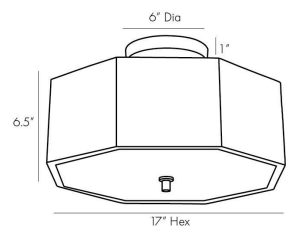

GRESPAN SEMI-FLUSH MOUNT

44763  
 Antique Brass  
 H: 6.5 IN  
 W: 17 IN  
 D: 17 IN

The hexagonal shape of this semi-flush mount draws the eye with its multi-faceted façade. Crafted of iron, this fixture features an antique brass exterior and polished brass interior for an extra element of shine. Diagonal detailing adds texture to the side panels and canopy to create a look that is both edgy and elegant. A frosted glass diffuser helps to disguise two bulbs, while simultaneously working to soften the glow. Finish will vary.