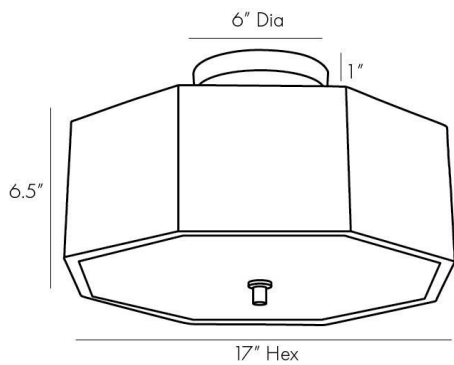

ARTERIOS

GRESPAN SEMI-FLUSH MOUNT

44763
Antique Brass, Iron

The hexagonal shape of this semi-flush mount draws the eye with its multi-faceted façade. Crafted of iron, this fixture features an antique brass exterior and polished brass interior for an extra element of shine. Diagonal detailing adds texture to the side panels and canopy to create a look that is both edgy and elegant. A frosted glass diffuser helps to disguise two bulbs, while simultaneously working to soften the glow. Finish will vary.

APPEARANCE

Materials	Iron, Iron, Iron, Glass
Finishes	Antique Brass, Antique Brass, Polished Brass, Frosted
Finish Will Vary	Yes
Top Coat/Sealant	No

DIMENSIONS

Overall	W: 17 in x D: 17 in x H: 6.5 in
Canopy	Dia: 6.0 in x H: 1 in

SHIPPING

Product Weight	7.83 lbs
Gross Weight 1	14.33 lbs
Shipping Box 1	W: 21.0 in x D: 21.0 in x H: 13.0 in

CONTRACT

Contract Suitability	Contract Suitable As Is
----------------------	-------------------------