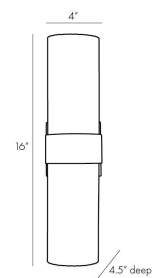

HAZEL SCONCE

44753

Natural Iron

H: 16 IN

W: 4 IN

D: 4.5 IN

Classic and contemporary, the Hazel makes a subtle yet sophisticated statement in a space. Fluted clear seeded glass is cut at an angle for an unexpected update to its simple form, while an antique brass backplate stairsteps its way up to a solid natural iron band that centers this piece. Perfect for a powder room. Hang vertically for a more traditional look or horizontally over a powder room mirror. Finish will vary. Certified for damp locations and intended for interior use.