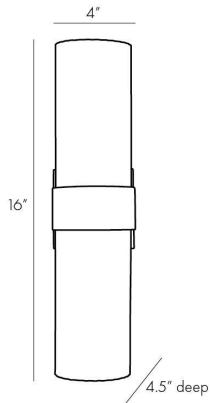

## HAZEL SCONCE

44753  
Natural Iron, Iron

Classic and contemporary, the Hazel makes a subtle yet sophisticated statement in a space. Fluted clear seeded glass is cut at an angle for an unexpected update to its simple form, while an antique brass backplate stairsteps its way up to a solid natural iron band that centers this piece. Perfect for a powder room. Hang vertically for a more traditional look or horizontally over a powder room mirror. Finish will vary. Certified for damp locations and intended for interior use.

### DIMENSIONS

Overall	W: 4 in x D: 4.5 in x H: 16 in
Backplate	W: 4 in x D: 1 in x H: 4 in
Wall Sconce Hanging Orientation	Horizontal and Vertical
Center of Mount from Bottom	H: 8 in
Mount	W: 3.5 in x H: 3.25 in

### SHIPPING

Product Weight	6.17 lbs
Gross Weight 1	10.0 lbs
Shipping Box 1	W: 11.0 in x D: 13.0 in x H: 13.0 in