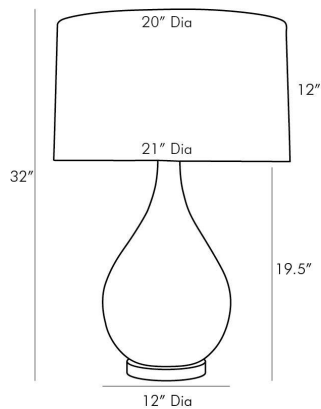

ARTERIOS

ROMY LAMP

44415-295

Satin Silvered Bronze, Glass

Mercury glass has been used for centuries to create traditional décor pieces. This table lamp features a satin silvered bronze finish that's matte and distressed to give it a handsome, aged look. The process naturally creates drip textures that make it even more spectacular—when switched on, it has a rainbow-like iridescent sheen. The base is crafted from gold-leaf finished wood. It is topped with a gray morn linen drum shade with white cotton lining. finish will vary.

APPEARANCE

Materials	Glass, Steel, Linen, Cotton
Finishes	Satin Silvered Bronze, Gold Leaf, Gray Morn, White
Finish Will Vary	Yes
Top Coat/Sealant	Yes

DIMENSIONS

Overall	Dia: 21.0 in x H: 32 in
Foot Print	Dia: 7.0 in
Body	Dia: 12.0 in x H: 19.5 in
Finial	Dia: 1 in x H: 1.5 in
Shade Top	Dia: 20.0 in
Shade Side	H: 12 in
Shade Bottom	Dia: 21.0 in
Harp Size	H: 9.5 in

WIRING

Wire Rating	Indoor Only
Cord	10 FT, Clear/Silver, SPT-2
Socket	1, Type A- E26, 3-Way
Suggested Bulb Type	A19
Switch	At Socket, 3-Way Rotary
Maximum Wattage	150.0
Voltage	110-120 V

CERTIFICATIONS & COMPLIANCY

Certifications	Middle East, European Union, United Kingdom, Australia, Mexico, United States, Canada
Compliance	RoHS, UL/ETL, CB

SHIPPING

Product Weight	8.5 lbs
Gross Weight 1	13.0 lbs
Gross Weight 2	3.5 lbs
Shipping Box 1	W: 15.0 in x D: 15.0 in x H: 26.0 in
Shipping Box 2	W: 25.0 in x D: 25.0 in x H: 16.0 in