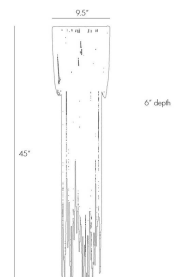

YALE LARGE SCONCE

44324
Vintage Brass
H: 45 IN
W: 9.5 IN
D: 6 IN

This 1 light sconce has rows of delicate vintage brass chains draped over the frame with staggered lengths giving it a tassel effect. Shown with antique tubular bulbs. Height of sconce and chain lengths may vary.