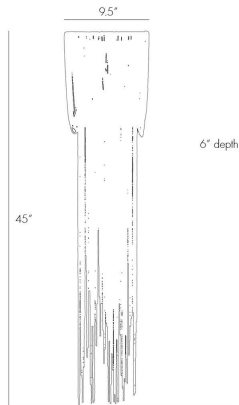

ARTERIOS

YALE LARGE SCONCE

44324
Aged Brass, Iron

This 1 light sconce has rows of delicate vintage brass chains draped over the frame with staggered lengths giving it a tassel effect. Shown with antique tubular bulbs. Height of sconce and chain lengths may vary.

APPEARANCE

Materials	Iron, Mirror, Iron
Finishes	Aged Brass, Antique Mirror, Aged Brass
Finish Will Vary	No
Top Coat/Sealant	No

DIMENSIONS

Overall	W: 9.5 in x D: 6 in x H: 45 in
Backplate	W: 9.5 in x D: 1 in x H: 9.5 in
Wall Sconce Hanging Orientation	Vertical Only
Center of Mount from Bottom	H: 33.5 in
Mount	W: 5 in x D: 1 in x H: 5 in

SHIPPING

Product Weight	7.6 lbs
Gross Weight 1	9.0 lbs
Shipping Box 1	W: 9.0 in x D: 7.0 in x H: 12.0 in

CONTRACT

Contract Suitability	Contract Suitable As Is
----------------------	-------------------------