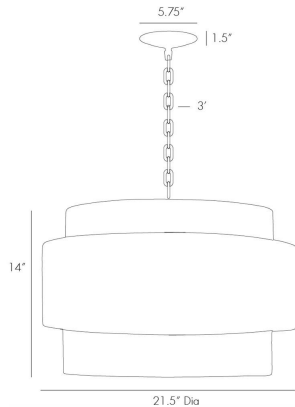

ARTERIOS

NOLAN SMALL PENDANT

44077
Antique Brass, Iron

This iron, mid-century-inspired, one-light antique brass-finished pendant is the perfect light to hang over your dining table. The dark bronze floating band adds contrast and dimensionality to the simple elegant design. Additional chain available CHN-885. Certified for damp locations and intended for interior use.

DIMENSIONS

| | |
|-------------------------------------|--------------------------|
| Overall | Dia: 21.5 in x H: 14 in |
| Canopy | Dia: 5.75 in x H: 1.5 in |
| Overall Hanging Height as Sold (in) | 50 in - 14 in |

WIRING

| | |
|---------------------|----------------------------|
| Wire Rating | Damp |
| Cord | 10 FT, Clear/Silver, SPT-2 |
| Socket | 1, Type A- E26 Keyless |
| Suggested Bulb Type | G25 |
| Maximum Wattage | 60.0 |
| Voltage | 110-120 V |