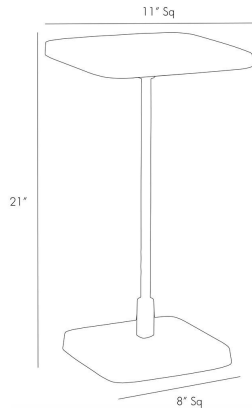

ARTERIOS

KAELA SQUARE ACCENT TABLE

4387
Vintage Brass, Brass

Polished brass on the base and lip contrast beautifully with the vintage brass pedestal and black mirror top. Group with the round (4385) and rectangle (4386) counterparts to create the ultimate trifecta.

APPEARANCE

Materials	Brass, Brass, Glass
Finishes	Vintage Brass, Polished Brass, Black
Finish Will Vary	No
Top Coat/Sealant	Yes

DIMENSIONS

Overall W: 11 in x D: 11 in x H: 21 in

SHIPPING

Product Weight	19.0 lbs
Gross Weight 1	22.5 lbs
Shipping Box 1	W: 9.0 in x D: 17.0 in x H: 28.0 in