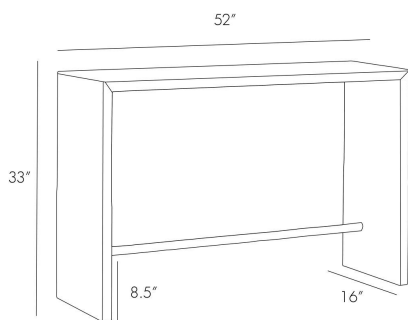

ARTERIOS

LYLE CONSOLE

4379
Sable, Oak Wood

Hardly a bystander, the Lyle console will command any entryway. The brass clad sabots wear decorative pitting like a coat of armor fit with an iron spear. The cerused sable stain enhances the oak grain, highlighting the attention paid to this fine piece of furniture. Finish will vary.

APPEARANCE

Materials	Oak Wood, Brass, Iron
Finishes	Sable, Antique Brass, Natural
Finish Will Vary	Yes
Top Coat/Sealant	Yes

DIMENSIONS

Overall	W: 52 in x D: 16 in x H: 33 in
Foot Print	W: 52 in x D: 16 in
Table Top	W: 52 in x D: 16 in x H: 1.5 in