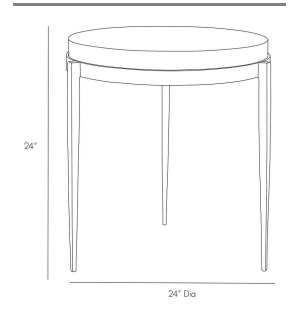

KELSIE END TABLE

4369
Blackened Iron
H: 24 IN
Dia: 24.0 IN

We love the yin and yang on this transitional side table. Hand-forged black iron legs are delicately tapered creating the perfect base for the chunky white marble top. Also available as a cocktail table (4392). Marble color will vary.