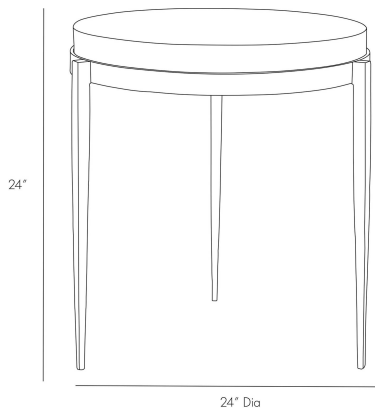

ARTERIOS

KELSIE END TABLE

4369
Black, Iron

We love the yin and yang on this transitional side table. Hand-forged black iron legs are delicately tapered creating the perfect base for the chunky white marble top. Also available as a cocktail table (4392). Marble color will vary.

APPEARANCE

Materials	Iron, Marble
Finishes	Black, White
Finish Will Vary	Yes
Top Coat/Sealant	Yes

DIMENSIONS

Overall	Dia: 24.0 in x H: 24 in
---------	-------------------------

SHIPPING

Shipping Requirements	Truck Ship
Product Weight	100.5 lbs
Gross Weight 1	30.5 lbs
Gross Weight 2	93.5 lbs
Shipping Box 1	W: 26.0 in x D: 26.0 in x H: 25.0 in
Shipping Box 2	W: 24.0 in x D: 24.0 in x H: 7.0 in