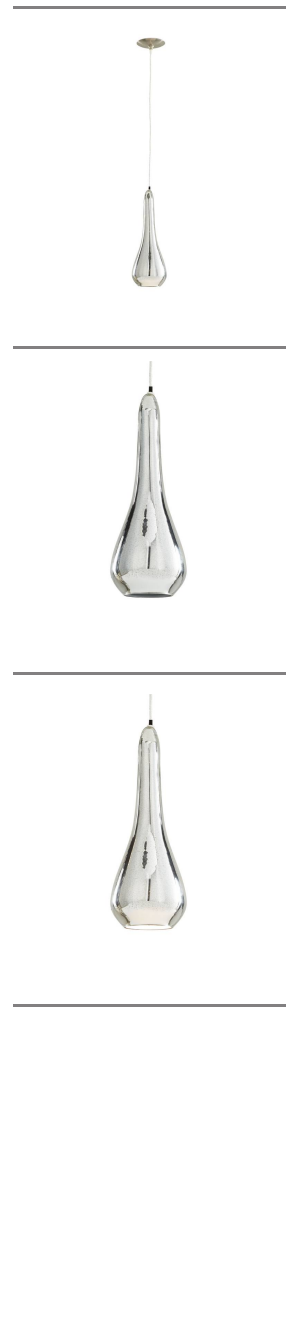

ARIANNA LARGE PENDANT

42514  
Antique Mercury  
Glass, Matte Nickel  
H: 18.5 IN  
Dia: 7.0 IN

Teardrop shaped pendant of translucent antique mercury glass provides ambient light. Use as a single fixture or arrange with others in a linear arrangement or clustered together at varying heights. Finish and size may vary. Socket length may vary.