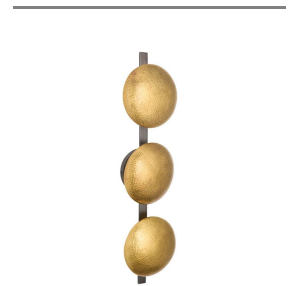

DIESEL SCONCE

42080  
Vintage Brass  
H: 32 IN  
W: 9 IN  
D: 4 IN

A natural iron flat bar anchors three vintage brass hammered plates in this six-light sconce. Each disc conceals two sockets, so light will emanate evenly from each side. Mount across the top of a mirror in the powder room or on either side of a mirror in the hallway.