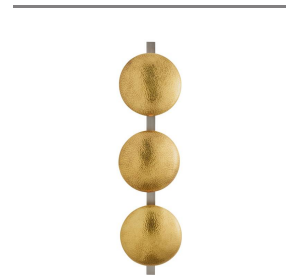

DIESEL SCONCE

42080  
Vintage Brass  
H: 32 IN  
W: 9 IN  
D: 4 IN

A natural iron flat bar anchors three vintage brass hammered plates in this six-light sconce. Each disc conceals two sockets, so light will emanate evenly from each side. Mount across the top of a mirror in the powder room or on either side of a mirror in the hallway.