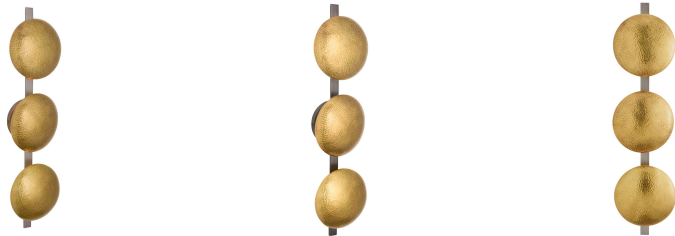

ARTERIO RS

DIESEL SCONCE

42080
Antique Brass, Brass

A natural iron flat bar anchors three vintage brass hammered plates in this six-light sconce. Each disc conceals two sockets, so light will emanate evenly from each side. Mount across the top of a mirror in the powder room or on either side of a mirror in the hallway.

APPEARANCE

Materials	Brass, Iron, Brass
Finishes	Antique Brass, Natural, Antique Brass
Finish Will Vary	Yes
Top Coat/Sealant	Yes

DIMENSIONS

Overall	W: 9 in x D: 4 in x H: 32 in
Backplate	D: 1 in x Dia: 6.0 in
Wall Sconce Hanging Orientation	Horizontal and Vertical
Center of Mount from Bottom	H: 16 in
Mount	Dia: 4.0 in