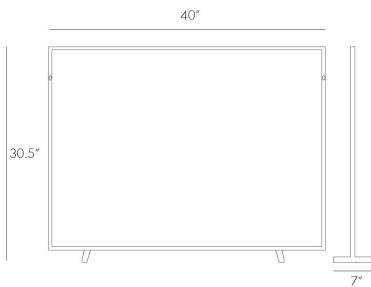

ARTERIO RS

GITA SCREEN

4201
Antique Brass, Iron

Distinguished by its simplicity and elegant lines, this classic fire screen is punctuated by detailed knobs in the form of scarabs, a historical nod to the Egyptian beetle that has been adored for its charm and talisman of hope and good luck. Screens may tarnish when exposed to high heat.

APPEARANCE

Materials	Iron, Iron Mesh, Iron
Finishes	Antique Brass, Antique Brass, Antique Brass
Finish Will Vary	No
Top Coat/Sealant	No

DIMENSIONS

Overall	W: 40 in x D: 7 in x H: 30.5 in
Foot Print	W: 28.5 in x D: 7 in

SHIPPING

Shipping Requirements	Truck Ship
Product Weight	28.0 lbs
Gross Weight 1	41.35 lbs
Shipping Box 1	W: 34.0 in x D: 43.0 in x H: 4.0 in

ADDITIONAL INFO

Features	Assembly Required

CONTRACT

Contract Suitability	Contract Suitable As Is

REPLACEMENT PARTS

4201FOOT