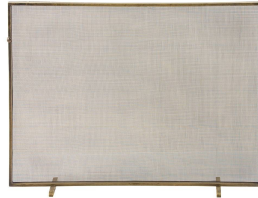

ARTERIO RS

GITA SCREEN

4201
Antique Brass, Iron

Distinguished by its simplicity and elegant lines, this classic fire screen is punctuated by detailed knobs in the form of scarabs, a historical nod to the Egyptian beetle that has been adored for its charm and talisman of hope and good luck. Screens may tarnish when exposed to high heat.

APPEARANCE

Materials	Iron, Iron Mesh, Iron
Finishes	Antique Brass, Antique Brass, Antique Brass
Finish Will Vary	No
Top Coat/Sealant	No

DIMENSIONS

Overall	W: 40 in x D: 7 in x H: 30.5 in
Foot Print	W: 28.5 in x D: 7 in