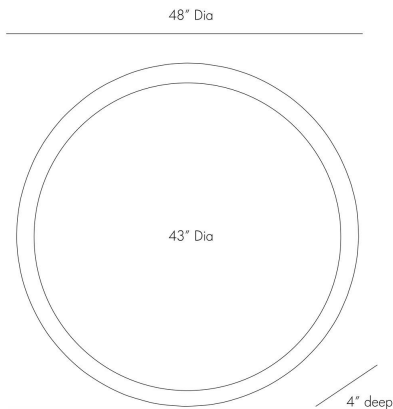

ARTERIOS

LESLEY SMALL MIRROR

4107
Dark Walnut, Wood

Neutral yet stoic, the Lesley Mirror's dark walnut frame and plain mirror bring peace of mind with seamless symmetry. Also available in large (4106). Features a security cleat attachment. Finish will vary.

APPEARANCE

Materials	Wood, Mirror
Finishes	Dark Walnut, Plain
Finish Will Vary	Yes
Top Coat/Sealant	No

DIMENSIONS

Overall	D: 4 in x Dia: 48.0 in
Actual Mirror	Dia: 43.0 in
Hanger Size	W: 12 in

SHIPPING

Shipping Requirements	Truck Ship
Product Weight	60.5 lbs
Gross Weight 1	85.5 lbs
Shipping Box 1	W: 7.0 in x D: 52.0 in x H: 53.0 in

ADDITIONAL INFO

Features	T-Screw Hardware Included
Hanger Position	Vertical Only
Hanger Size	W: 12 in

CONTRACT

Contract Suitability	Contract Suitable As Is
----------------------	-------------------------