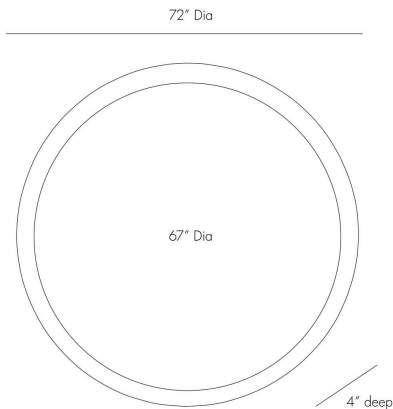

# ARTERIO RS

## LESLEY LARGE MIRROR

4106  
Light Walnut, Wood

Neutral yet stoic, the Lesley mirror's light-walnut frame and plain mirror bring peace of mind with seamless symmetry. Features a security cleat attachment. Finish will vary.

### DIMENSIONS

Overall	D: 4 in x Dia: 72.0 in
Actual Mirror	Dia: 67.0 in