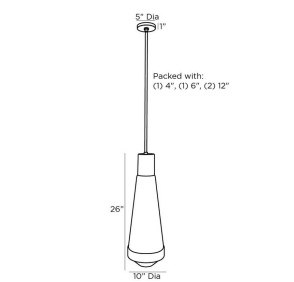

SHREVEPORT PENDANT

41068  
 Natural Rattan, White  
 Linen  
 H: 31 IN  
 Dia: 10.0 IN

Clean and contemporary, the Shreveport pendant is a texture-rich addition to a minimalist interior. The elongated, teardrop pendant is composed of crisp white linen, banded top and bottom in natural raffia. The piece is finished with a canopy and pipes in antique brass steel. Finish will vary. Certified for damp locations and intended for interior use.