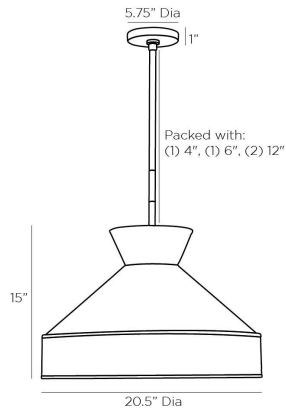

ARTERIOS

MALENA PENDANT

41066
White, Linen

A nod to modern Bauhaus design, the Malena combines organic materials and Mid-Century form. The shallow but angular silhouette of the shade houses a single globe bulb and is constructed of white linen with a natural rattan trim that offers texture to its otherwise clean, airy aesthetic. Additional pipe available (PIPE-504). Certified for damp locations and intended for interior use.

APPEARANCE

Materials	Linen, Linen, Rattan, Steel, Steel
Finishes	White, White, Natural, Antique Brass, Antique Brass
Finish Will Vary	No
Top Coat/Sealant	No

DIMENSIONS

Overall	Dia: 20.5 in x H: 16.5 in
Canopy	Dia: 5.75 in x H: 1 in
Pendant	Dia: 20.5 in x H: 15 in
Overall Hanging Height as Sold (in)	47 in - 16.5 in

WIRING

Wire Rating	Damp
Cord	10 FT, Clear/Silver, SVT
Socket	1, Type A - E26
Suggested Bulb Type	G25
Maximum Wattage	100.0
Voltage	110-120 V

CERTIFICATIONS & COMPLIANCY

Certifications	Middle East, European Union, United Kingdom, Australia, Mexico, United States, Canada
Compliance	RoHS, UL/ETL, CB

SHIPPING

Product Weight	10.0 lbs
Gross Weight 1	7.0 lbs
Gross Weight 2	10 lbs
Shipping Box 1	W: 22.5 in x D: 22.5 in x H: 18.0 in
Shipping Box 2	W: 10 in x D: 3 in x H: 3 in

CONTRACT

Contract Suitability	Contract Suitable As Is
----------------------	-------------------------