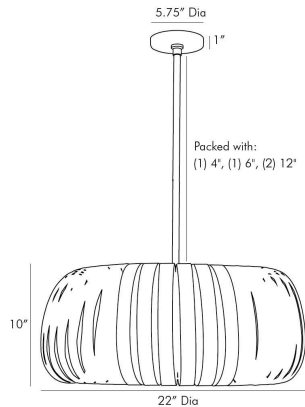

ARTERIO RS

WILSON PENDANT

41043

Marine, Microfiber

Inspired by the uniqueness our Mia Pendant (41005) imparts upon a space, we've created this colorful take in a different shape. Strips of pliable marine blue microfiber banding surround the light, which is suspended from a steel pipe finished in a warm antique brass. The styrene shape is not only aesthetically engaging, but it filters the light and casts soft, linear shadows. Additional pipe available (PIPE-504).

APPEARANCE

Materials	Microfiber, Steel, Microfiber
Finishes	Marine, Antique Brass, Marine
Finish Will Vary	No
Top Coat/Sealant	No

DIMENSIONS

Overall	Dia: 22.0 in x H: 12 in
Canopy	Dia: 5.75 in x H: 1 in
Pendant	Dia: 22.0 in x H: 10 in
Overall Hanging Height as Sold (in)	46 in - 12 in

SHIPPING

Product Weight	3.0 lbs
Gross Weight 1	3.0 lbs
Gross Weight 2	10 lbs
Shipping Box 1	W: 25.0 in x D: 24.0 in x H: 12.0 in
Shipping Box 2	W: 10 in x D: 3 in x H: 3 in

CONTRACT

Contract Suitability	Contract Suitable As Is
----------------------	-------------------------