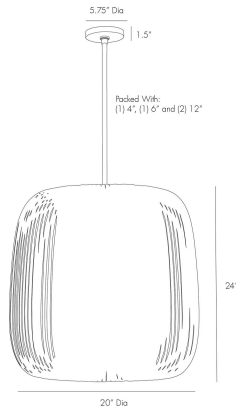

ARTERIOS

NORELLE PENDANT

41006
Gray, Microfiber

Like a magnetic field surrounding the central lantern, almost 100 strips of upholstered banding are made to create each of these pendants. The bands are made of a super pliable material and dark gray cotton, the lantern from white cotton and the fixture suspends from a stainless steel stem finished in a contrasting antique brass. The filtered light comes from a single bulb, casting a wonderful glow and soft, linear shadows. Additional pipe available (PIPE-101).

APPEARANCE

Materials	Microfiber, Steel, Microfiber
Finishes	Gray, Antique Brass, Gray
Finish Will Vary	No
Top Coat/Sealant	Yes

DIMENSIONS

Overall	Dia: 20.0 in x H: 25.5 in
Canopy	Dia: 5.75 in x H: 1 in
Maximum Hanging Height as Sold	55.5 in
Minimum Hanging Height as Sold	25.5 in
Pendant	Dia: 20.0 in x H: 24 in

WIRING

Wire Rating	Indoor Only
Cord	10 FT, Clear/Silver, SVT
Socket	1, Type A- E26 Other
Maximum Wattage	40.0
Voltage	110-120 V

CERTIFICATIONS & COMPLIANCY

Certifications	Middle East, European Union, United Kingdom, Australia, Mexico, United States, Canada
Compliance	RoHS, UL/ETL, CB

SHIPPING

Product Weight	14.0 lbs
Gross Weight 1	13.0 lbs
Gross Weight 2	10 lbs
Shipping Box 1	W: 26.0 in x D: 30.0 in x H: 26.0 in
Shipping Box 2	W: 12 in x D: 5 in x H: 5 in

CONTRACT

Contract Suitability	Contract Suitable As Is
----------------------	-------------------------