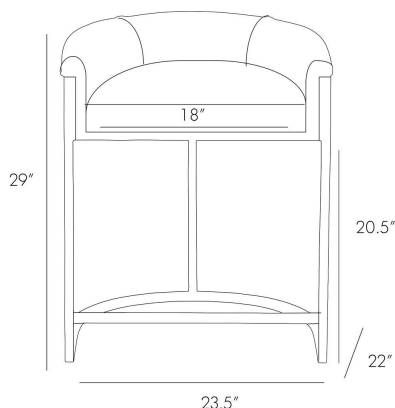

ARTERIOS

CALVIN COUNTER STOOL

2821
Dove, Leather

A new version of our ever-popular Calvin barstools. We dropped the back and arm height so it could easily slide under the counter to provide more room when not in use. The top grain dove-colored leather in combination with polished nickel frame work beautifully together.

APPEARANCE

Materials	Leather
Finishes	Dove, Polished Nickel
Finish Will Vary	Yes
Top Coat/Sealant	No

DIMENSIONS

Overall	W: 23.5 in x D: 22 in x H: 29 in
Foot Print	W: 23.5 in x D: 22 in
Arm	W: 3.5 in x D: 22 in x H: 6 in
Seat Cushion Thickness	H: 3.5 in
Seat	W: 18 in x D: 18 in x H: 25 in

SHIPPING

Shipping Requirements	Truck Ship
Product Weight	22.5 lbs
Gross Weight 1	41.5 lbs
Shipping Box 1	W: 25.0 in x D: 25.0 in x H: 34.0 in

ADDITIONAL INFO

Fabric Certification	NFPA-260, TB117-2013
Fabric Composition	100% Leather
Fabric Cleaning Code	Leather Cleaner
Reupholstery Requirements	54 Square Feet 3 Yards