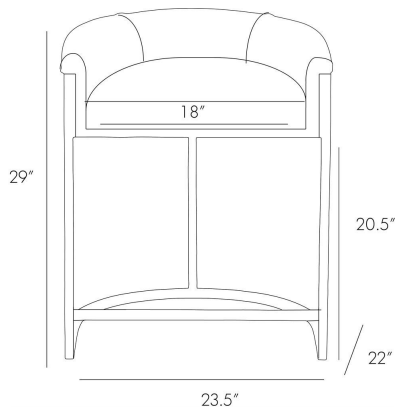

ARTERIOS

CALVIN COUNTER STOOL

2804
Brindle, Leather

A new version of our ever-popular Calvin barstools. We dropped the back and arm height so it could easily slide under the counter to provide more room when not in use. The top grain brindle-colored leather in combination with antique brass frame work beautifully together.

APPEARANCE

Materials	Leather, Brass
Finishes	Brindle, Antique Brass
Finish Will Vary	Yes
Top Coat/Sealant	No

DIMENSIONS

Overall	W: 23.5 in x D: 22 in x H: 29 in
Foot Print	W: 23.5 in x D: 22 in
Arm	W: 3.5 in x D: 22 in x H: 6 in
Seat Cushion Thickness	H: 3.5 in
Seat	W: 18 in x D: 18 in x H: 25 in

SHIPPING

Shipping Requirements	Truck Ship
Product Weight	22.5 lbs
Gross Weight 1	41.5 lbs
Shipping Box 1	W: 25.0 in x D: 25.0 in x H: 34.0 in

ADDITIONAL INFO

Fabric Certification	NFPA-260, TB117-2013
Fabric Composition	100% Leather
Fabric Cleaning Code	Leather Cleaner
Reupholstery Requirements	54 Square Feet 3 Yards